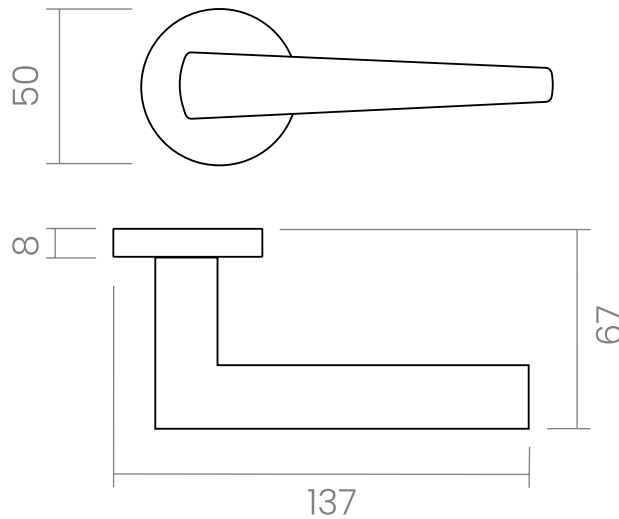

groël

INFO. SPECIFICATIONS

Set of forged brass handles with an 8 mm thick round rose. Suitable for interior and exterior doors with a thickness between 35-50mm (Groël's standard size)* and with any type of lock.

For wider doors (50mm and above) and/or glass doors, please contact our customer service.

INFO. FINISHES & SKU

	PWLP | <i>Powercoat polished brass</i>	813-R8-PWLP	
	PWLS | <i>Powercoat satin brass</i>	813-R8-PWLS	
	PWIX | <i>Powercoat inox</i>	813-R8-PWIX	
	PWGT | <i>Powercoat graphite</i>	813-R8-PWGT	
	CR | <i>Polished chrome</i>	813-R8-CR	
	CS | <i>Satin chrome</i>	813-R8-CS	
	BK | <i>Matt black</i>	813-R8-BK	
	WTM | <i>Matt white</i>	813-R8-WTM	

INFO. INCLUDED

- **2x** Lever handles with round rose
- **1x** Square spindle
- **1x** Bag of screws

INFO. CARE INSTRUCTIONS

Clean with a dry cloth. Do not use brass cleaner as it might affect the protective coating.

INFO. DISCLAIMER

Always seek the advice of professionals when installing these handles. Groël is not responsible for any inadequate installation that may damage the integrity of the product. Finishes other than Groël's Powercoat are not recommended for wet or humid environments.

Made of solid brass

Powercoat LIFELONG GUARANTEE

Chrome III 15 YEARS GUARANTEE

Paint 15 YEARS GUARANTEE